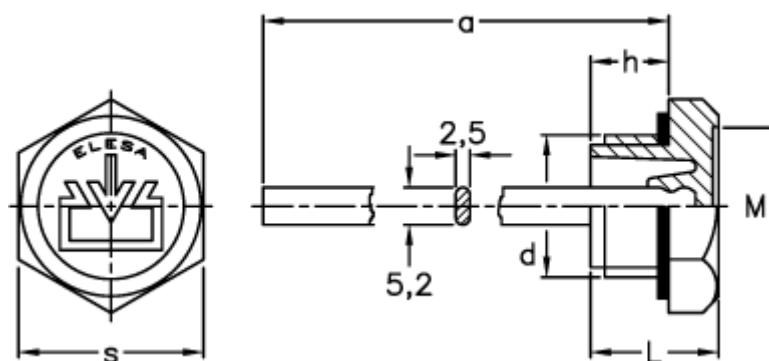

Data Sheet

Article number: 2311059545

Description: E+G Oil fill plug, w/breather hole
TCD.1 1/2+a, black

Measures

a	= 195
d	= G 1 1/2
h	= 15
L	= 26
M	= 46.0
s	= 55
Tightening torque N m = 15 til 18	